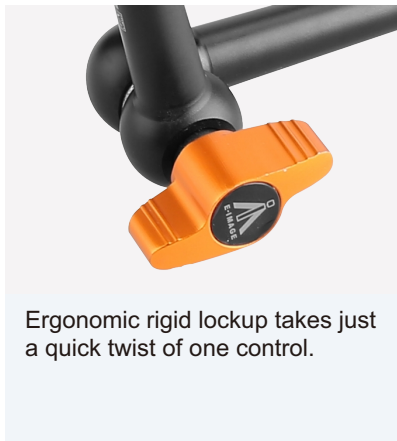

The magic life in the image world

E-IMAGE

EI-A58 9"Articulating Arm

9 inch arms and APM01 plate, it is designed perfectly for mounting monitors, LED lights, a flash light or any device that accepts a 1/4 inch screw male or 3/8 inch screw female.

SPECIFICATIONS

	Max. Length	23cm / 9.1in		Payload	3.0kg / 6.6lbs
	Net Weight	320g / 0.7lbs			

FEATURES

3/8" screw fits most accessories, such as monitor, lights.

Special protector could stop the device from spinning.

Ergonomic rigid lockup takes just a quick twist of one control.

Sturdy locking system.

It can be fixed on any 15mm rods, standard 1/4 inch screw fits any accessories, such as monitors, lights, special protector can stop the device from spinning.

Universal 1/4" screws for attach camera, light and so on.