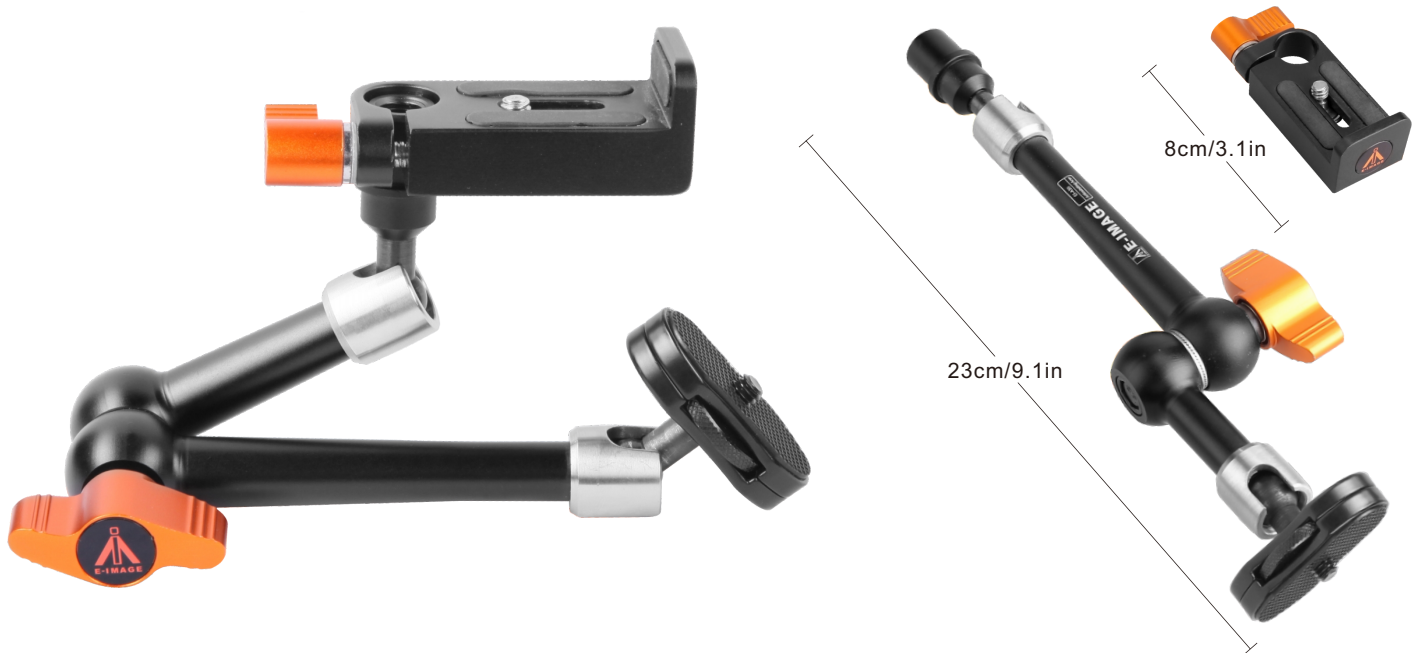

The magic life in the image world

E-IMAGE

EI-A58 9"Articulating Arm

9 inch arms and APM01 plate, it is designed perfectly for mounting monitors, LED lights, a flash light or any device that accepts a 1/4 inch screw male or 3/8 inch screw female.

SPECIFICATIONS

	Max. Length	23cm / 9.1in		Payload	3.0kg / 6.6lbs
	Net Weight	320g / 0.7lbs			

FEATURES

3/8" screw fits most accessories, such as monitor, lights.

Special protector could stop the device from spinning.

Ergonomic rigid lockup takes just a quick twist of one control.

Sturdy locking system.

It can be fixed on any 15mm rods, standard 1/4 inch screw fits any accessories, such as monitors, lights, special protector can stop the device from spinning.

Universal 1/4" screws for attach camera, light and so on.