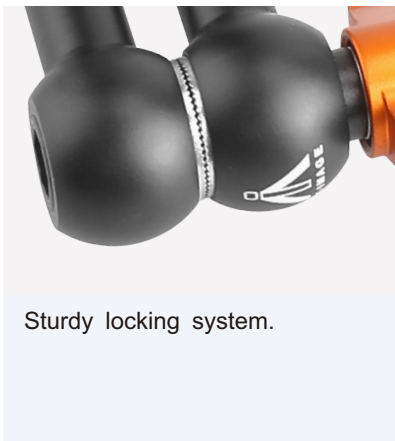

The magic life in the image world

E-IMAGE

EI-A58 9"Articulating Arm

9 inch arms and APM01 plate, it is designed perfectly for mounting monitors, LED lights, a flash light or any device that accepts a 1/4 inch screw male or 3/8 inch screw female.

SPECIFICATIONS

	Max. Length	23cm / 9.1in		Payload	3.0kg / 6.6lbs
	Net Weight	320g / 0.7lbs			

FEATURES

3/8" screw fits most accessories, such as monitor, lights.

Special protector could stop the device from spinning.

Ergonomic rigid lockup takes just a quick twist of one control.

Sturdy locking system.

It can be fixed on any 15mm rods, standard 1/4 inch screw fits any accessories, such as monitors, lights, special protector can stop the device from spinning.

Universal 1/4" screws for attach camera, light and so on.