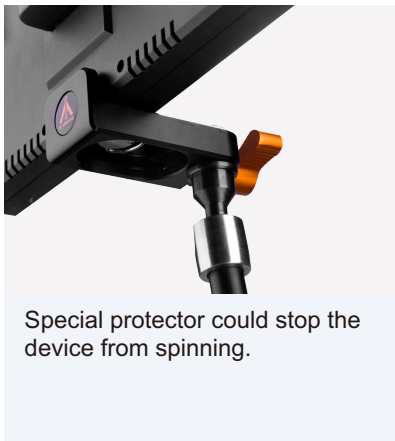

The magic life in the image world

E-IMAGE

EI-A58 9"Articulating Arm

9 inch arms and APM01 plate, it is designed perfectly for mounting monitors, LED lights, a flash light or any device that accepts a 1/4 inch screw male or 3/8 inch screw female.

SPECIFICATIONS

	Max. Length	23cm / 9.1in		Payload	3.0kg / 6.6lbs
	Net Weight	320g / 0.7lbs			

FEATURES

3/8" screw fits most accessories, such as monitor, lights.

Special protector could stop the device from spinning.

Ergonomic rigid lockup takes just a quick twist of one control.

Sturdy locking system.

It can be fixed on any 15mm rods, standard 1/4 inch screw fits any accessories, such as monitors, lights, special protector can stop the device from spinning.

Universal 1/4" screws for attach camera, light and so on.