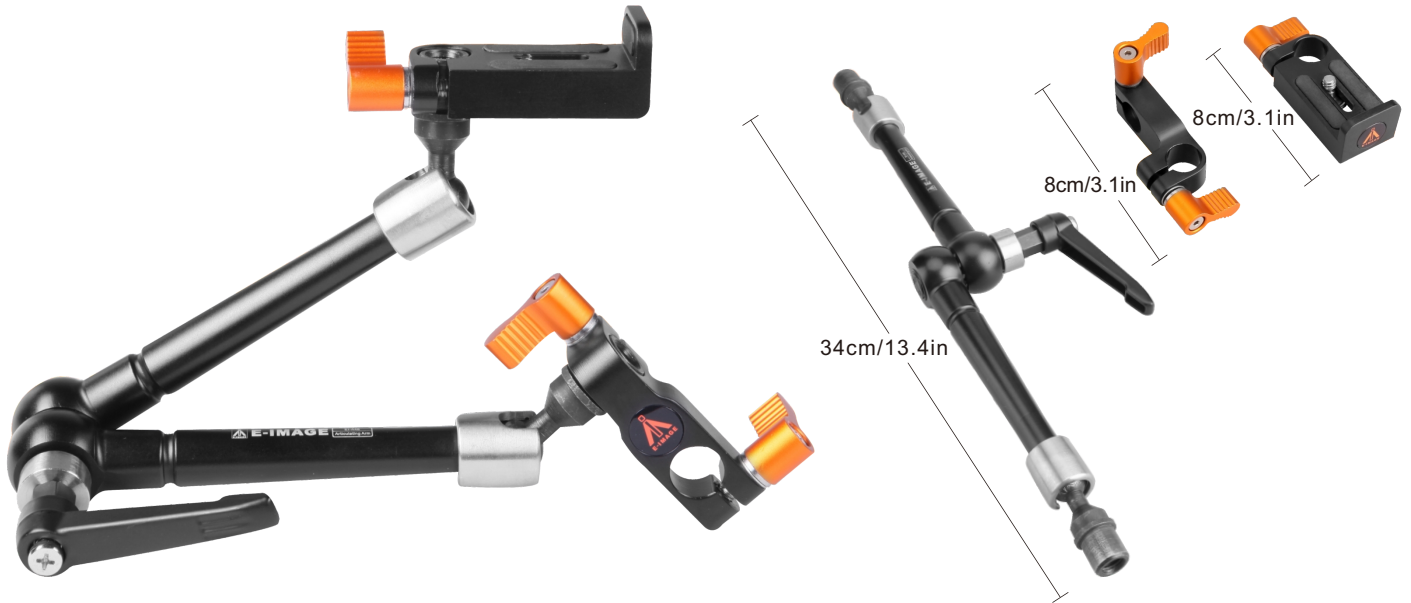

The magic life in the image world

E-IMAGE

EI-A48 13" Articulating Arm

E-IMAGE EI-A48 with 13 inch arms, it is designed perfectly for mounting monitors, LED lights, a flash light or any device that accepts a 1/4 inch screw male or 3/8 inch screw female or 15mm rod end.

SPECIFICATIONS

	Max. Length	34cm / 13.4in		Payload	3.0kg / 6.6lbs
	Net Weight	600g / 1.3lbs			

FEATURES

15mm
3/8"

3/8" screw fits most accessories, such as monitor, lights.

Special protector could stop the device from spinning.

Ergonomic rigid lockup takes just a quick twist of one control.

With standard 15mm hole, this mount could be fixed on any rigs or other devices.

It can be fixed on any 15mm rods, standard 1/4 inch screw fits any accessories, such as monitors, lights, special protector can stop the device from spinning.

This mounts both with 15mm holes, widely used on support rigs or other devices.