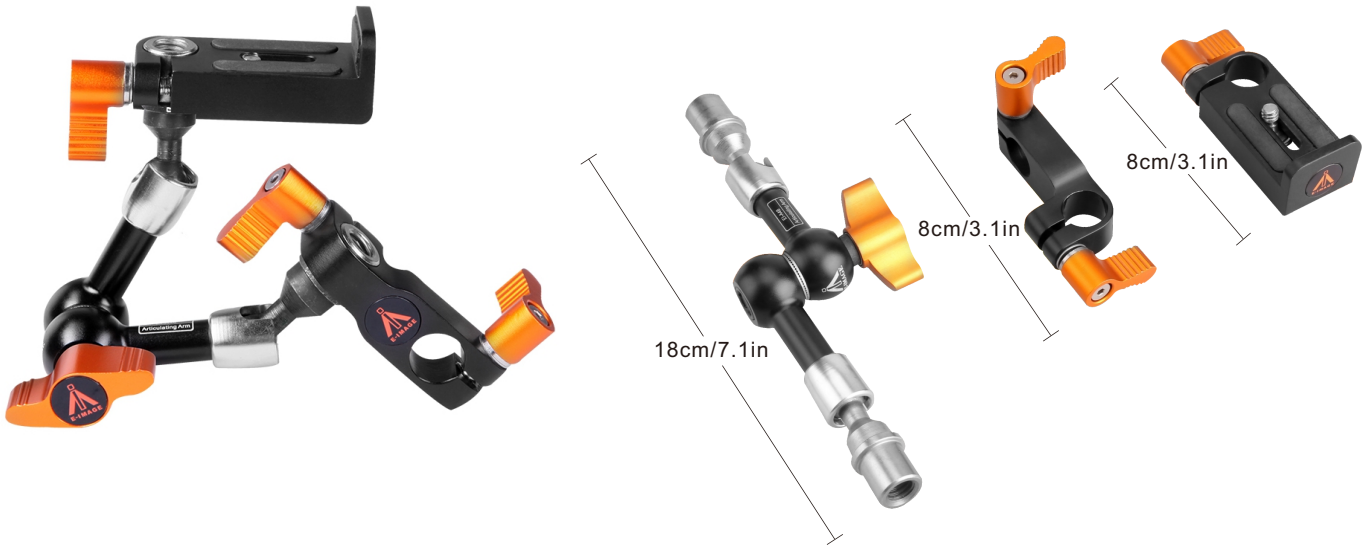

## EI-A46 7"Articulating Arm

E-IMAGE EI-A46 with 7 inch arms,it is designed perfectly for mounting monitors, LED lights, a flash light or any device that accepts a 1/4 inch screw male or 3/8 inch screw female or 15mm rod end.

### SPECIFICATIONS

	Max. Length	18cm / 7.1in		Payload	3.0kg / 6.6lbs
	Net Weight	340g / 0.7lbs			

### FEATURES

15mm

3/8"

3/8" screw fits most accessories, such as monitor, lights.

Special protector could stop the device from spinning.

Ergonomic rigid lockup takes just a quick twist of one control.

With standard 15mm hole, this mount could be fixed on any rigs or other devices.

It can be fixed on any 15mm rods, standard 1/4 inch screw fits any accessories, such as monitors, lights, special protector can stop the device from spinning.

This mounts both with 15mm holes, widely used on support rigs or other devices.